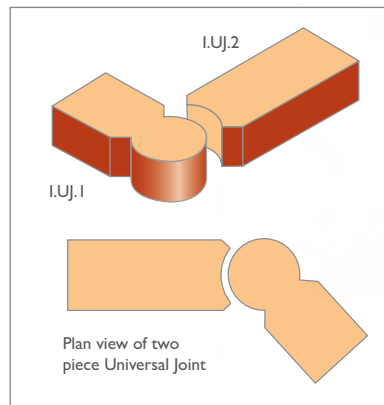

UNIVERSAL JOINTS (INCLUDING EASYANGLE®)

The Universal Joint range is an innovative way of forming returns and angles which has now become an established detail for variable angles through 180° making a decorative and practical solution to all designs.

The Universal Joint is available in two formats: Easyangle® and a two piece option. The two piece option gives a more pristine finish, whilst the one piece reduces complexity on site and is very cost effective. Both options are shown.

We also offer a unique Universal Joint stop special, the 'Elephants Foot', which can be used to give both a functional and decorative appeal to corners.

THE UNIVERSAL JOINT RANGE IS AVAILABLE AS STANDARD IN THE FOLLOWING COLOURS:

COLOUR/TYPE	PRODUCT
RED SMOOTH	CHEDDAR RED RAVENHEAD RED SMOOTH
BLUE SMOOTH	STAFFORDSHIRE SLATE BLUE SMOOTH
BUFF SMOOTH	CHEDDAR GOLDEN SMOOTH BUFF
RED SANDED STOCK	PARHAM RED STOCK LEICESTER RED STOCK

OTHER COLOURS MAY BE AVAILABLE ON REQUEST – PLEASE CONTACT YOUR LOCAL SALES OFFICE FOR ADVICE.

I.UJ.1 & I.UJ.2 UNIVERSAL JOINT (MALE & FEMALE)

TYPE NO.	A	B	C	D	E	R
I.UJ.1	102	65	215	106	26	51

TYPE NO.	A	B	C	D	E	R
I.UJ.2	102	65	218	230	12	61