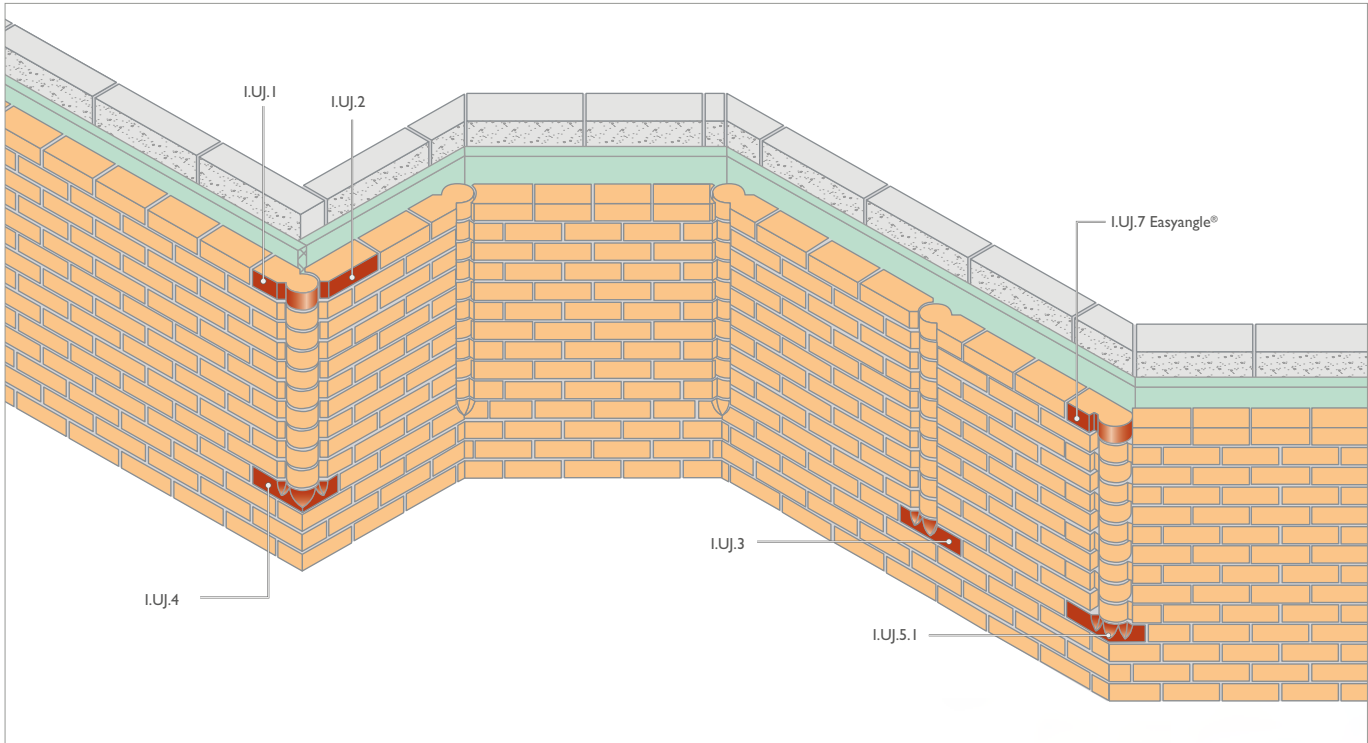

TYPE NO.	A	B	C	D
I.UJ.4	102	65	159	215

Please note that perforations of products vary by special type and factory of manufacture.

I.UJ.5 ELEPHANTS FOOT EXTERNAL ANGLE TO BE USED IN CONJUNCTION WITH I.UJ.1 & I.UJ.2 (LEFT & RIGHT HAND)

TYPE NO.	A	B	C	D	α
I.UJ.5.1	102	65	159	215	30°
I.UJ.5.2	102	65	159	215	45°
I.UJ.5.3	102	65	159	215	60°

I.UJ.6 ELEPHANTS FOOT STOP INTERNAL ANGLE TO BE USED IN CONJUNCTION WITH I.UJ.1 & I.UJ.2 (LEFT & RIGHT HAND)