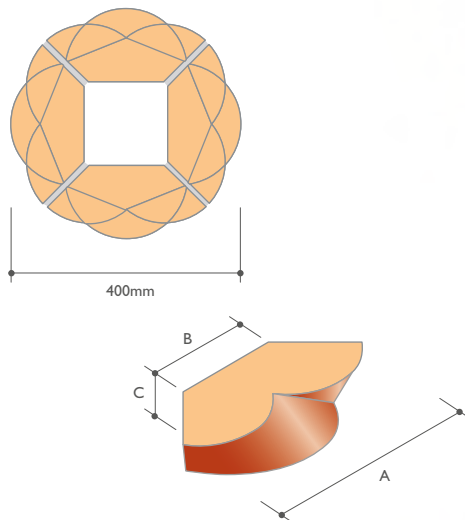

SPIRAL BRICKS

The spiral brick is an Ibstock innovation to produce decorative columns and chimneys. This unique design is a very simple shape which allows you to create complex spirals with just one standard special.

The spirals can follow a clockwise or anti-clockwise pattern or cross over, yet all are laid with a single, straight plumb line down the perpendicular joints.

SPIRAL BRICK IS AVAILABLE AS STANDARD IN THE FOLLOWING COLOURS:

COLOUR/TYPE	PRODUCT
RED SMOOTH	CHEDDAR RED
RED DRAGFACED	BRISTOL RED RAVENHEAD RED RUSTIC
BLUE SMOOTH	STAFFORDSHIRE SLATE BLUE SMOOTH
BLUE DRAGFACED	STAFFORDSHIRE BLUE BRINDLE DRAGFACED
BUFF SMOOTH	CHEDDAR GOLDEN SMOOTH BUFF
BUFF DRAGFACED	BRISTOL GOLD
RED SANDED STOCK	PARHAM RED STOCK LEICESTER RED STOCK

OTHER COLOURS MAY BE AVAILABLE ON REQUEST – PLEASE CONTACT YOUR LOCAL SALES OFFICE FOR ADVICE.

I.SP.1 SPIRAL BRICK TO 400mm DIAMETER COLUMN

TYPE NO.	A	B	C	HELIX ROTATION
I.SP.1.1	275	180	65	Clockwise
I.SP.1.2	275	180	65	Anti-clockwise