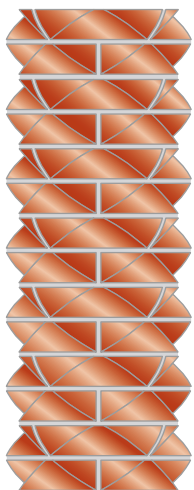

SPIRAL BRICKS

The spiral brick is an Ibstock innovation to produce decorative columns and chimneys. This unique design is a very simple shape which allows you to create complex spirals with just one standard special.

The spirals can follow a clockwise or anti-clockwise pattern or cross over, yet all are laid with a single, straight plumb line down the perpendicular joints.

SPIRAL BRICK IS AVAILABLE AS STANDARD IN THE FOLLOWING COLOURS:

COLOUR/TYPE	PRODUCT
RED SMOOTH	CHEDDAR RED
RED DRAGFACED	BRISTOL RED RAVENHEAD RED RUSTIC
BLUE SMOOTH	STAFFORDSHIRE SLATE BLUE SMOOTH
BLUE DRAGFACED	STAFFORDSHIRE BLUE BRINDLE DRAGFACED
BUFF SMOOTH	CHEDDAR GOLDEN SMOOTH BUFF
BUFF DRAGFACED	BRISTOL GOLD
RED SANDED STOCK	PARHAM RED STOCK LEICESTER RED STOCK

I.P.1 PINEAPPLE BRICK TO 400mm DIAMETER COLUMN

TYPE NO.	A	B	C
I.P.1	275	180	65

I.P.2 PINEAPPLE BRICK TO 600mm DIAMETER COLUMN

TYPE NO.	A	B	C
I.P.2	220	143	65

Please note that perforations of products vary by special type and factory of manufacture.