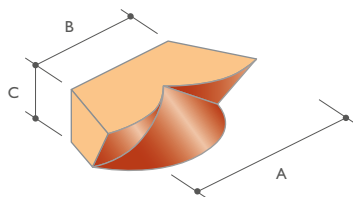

The spirals can follow a clockwise or anti-clockwise pattern or cross over, yet all are laid with a single, straight plumb line down the perpendicular joints.

SPIRAL BRICK IS AVAILABLE AS STANDARD IN THE FOLLOWING COLOURS:

OTHER COLOURS MAY BE AVAILABLE ON REQUEST – PLEASE CONTACT YOUR LOCAL SALES OFFICE FOR ADVICE.

I.SP.1 SPIRAL BRICK TO 400mm DIAMETER COLUMN

TYPE NO.	A	B	C	HELIX ROTATION
I.SP.1.1	275	180	65	Clockwise
I.SP.1.2	275	180	65	Anti-clockwise

I.SP.2 SPIRAL BRICK TO 600mm DIAMETER COLUMN

TYPE NO.	A	B	C	HELIX ROTATION
I.SP.2.1	220	143	65	Clockwise
I.SP.2.2	220	143	65	Anti-clockwise

MOSQUE, LEEDS, WEST YORKSHIRE
 CHEDDAR GOLDEN | I.SP.I.2 SPIRAL BRICK TO 400MM
 DIAMETER COLUMN ANTI-CLOCKWISE

I.P.1 PINEAPPLE BRICK TO 400mm DIAMETER COLUMN

TYPE NO.	A	B	C
I.P.1	275	180	65

I.P.2 PINEAPPLE BRICK TO 600mm DIAMETER COLUMN

TYPE NO.	A	B	C
I.P.2	220	143	65

Please note that perforations of products vary by special type and factory of manufacture.