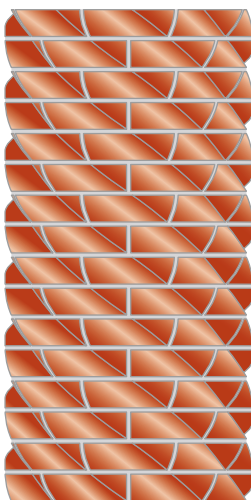

I.SP.2 SPIRAL BRICK TO 600mm DIAMETER COLUMN

TYPE NO.	A	B	C	HELIX ROTATION
I.SP.2.1	220	143	65	Clockwise
I.SP.2.2	220	143	65	Anti-clockwise