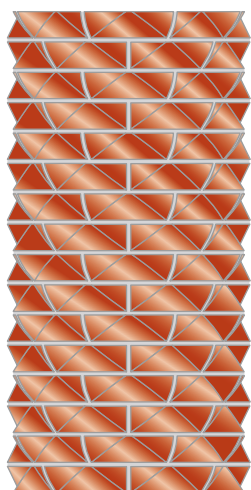

SPIRAL BRICKS

The spiral brick is an Ibstock innovation to produce decorative columns and chimneys. This unique design is a very simple shape which allows you to create complex spirals with just one standard special.

The spirals can follow a clockwise or anti-clockwise pattern or cross over, yet all are laid with a single, straight plumb line down the perpendicular joints.

SPIRAL BRICK IS AVAILABLE AS STANDARD IN THE FOLLOWING COLOURS:

COLOUR/TYPE	PRODUCT
RED SMOOTH	CHEDDAR RED
RED DRAGFACED	BRISTOL RED RAVENHEAD RED RUSTIC
BLUE SMOOTH	STAFFORDSHIRE SLATE BLUE SMOOTH
BLUE DRAGFACED	STAFFORDSHIRE BLUE BRINDLE DRAGFACED
BUFF SMOOTH	CHEDDAR GOLDEN SMOOTH BUFF
BUFF DRAGFACED	BRISTOL GOLD
RED SANDED STOCK	PARHAM RED STOCK LEICESTER RED STOCK

I.P.1 PINEAPPLE BRICK TO 400mm DIAMETER COLUMN

TYPE NO.	A	B	C
I.P.1	275	180	65

I.P.2 PINEAPPLE BRICK TO 600mm DIAMETER COLUMN

TYPE NO.	A	B	C
I.P.2	220	143	65

Please note that perforations of products vary by special type and factory of manufacture.