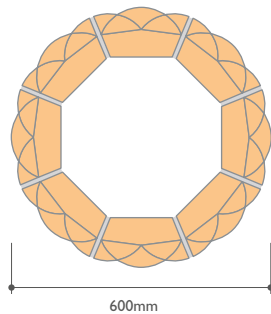

The spirals can follow a clockwise or anti-clockwise pattern or cross over, yet all are laid with a single, straight plumb line down the perpendicular joints.

SPIRAL BRICK IS AVAILABLE AS STANDARD IN THE FOLLOWING COLOURS:

OTHER COLOURS MAY BE AVAILABLE ON REQUEST – PLEASE CONTACT YOUR LOCAL SALES OFFICE FOR ADVICE.

I.SP.1 SPIRAL BRICK TO 400mm DIAMETER COLUMN

TYPE NO.	A	B	C	HELIX ROTATION
I.SP.1.1	275	180	65	Clockwise
I.SP.1.2	275	180	65	Anti-clockwise

I.SP.2 SPIRAL BRICK TO 600mm DIAMETER COLUMN

TYPE NO.	A	B	C	HELIX ROTATION
I.SP.2.1	220	143	65	Clockwise
I.SP.2.2	220	143	65	Anti-clockwise

MOSQUE, LEEDS, WEST YORKSHIRE
 CHEDDAR GOLDEN | I.SP.I.2 SPIRAL BRICK TO 400MM
 DIAMETER COLUMN ANTI-CLOCKWISE

I.P.1 PINEAPPLE BRICK TO 400mm DIAMETER COLUMN

TYPE NO.	A	B	C
I.P.1	275	180	65

I.P.2 PINEAPPLE BRICK TO 600mm DIAMETER COLUMN

TYPE NO.	A	B	C
I.P.2	220	143	65

Please note that perforations of products vary by special type and factory of manufacture.