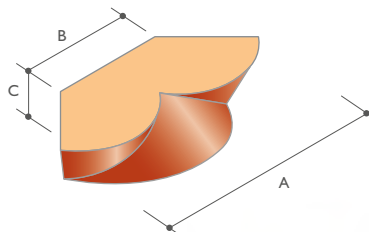

The spirals can follow a clockwise or anti-clockwise pattern or cross over, yet all are laid with a single, straight plumb line down the perpendicular joints.

SPIRAL BRICK IS AVAILABLE AS STANDARD IN THE FOLLOWING COLOURS:

I.SP.2 SPIRAL BRICK TO 600mm DIAMETER COLUMN

TYPE NO.	A	B	C	HELIX ROTATION
I.SP.2.1	220	143	65	Clockwise
I.SP.2.2	220	143	65	Anti-clockwise

MOSQUE, LEEDS, WEST YORKSHIRE
 CHEDDAR GOLDEN | I.SP.I.2 SPIRAL BRICK TO 400MM
 DIAMETER COLUMN ANTI-CLOCKWISE

I.P.1 PINEAPPLE BRICK TO 400mm DIAMETER COLUMN

TYPE NO.	A	B	C
I.P.1	275	180	65

I.P.2 PINEAPPLE BRICK TO 600mm DIAMETER COLUMN

TYPE NO.	A	B	C
I.P.2	220	143	65

Please note that perforations of products vary by special type and factory of manufacture.