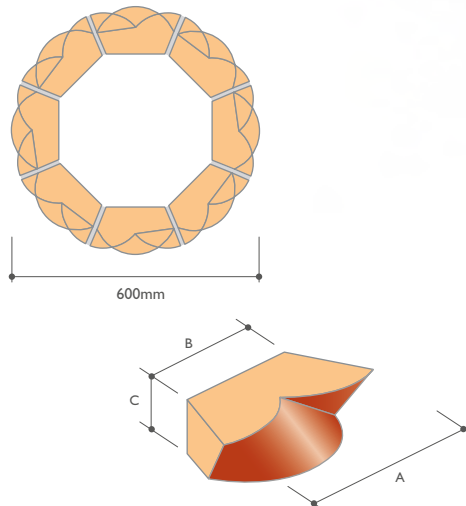

The spirals can follow a clockwise or anti-clockwise pattern or cross over, yet all are laid with a single, straight plumb line down the perpendicular joints.

SPIRAL BRICK IS AVAILABLE AS STANDARD IN THE FOLLOWING COLOURS:

OTHER COLOURS MAY BE AVAILABLE ON REQUEST – PLEASE CONTACT YOUR LOCAL SALES OFFICE FOR ADVICE.

I.SP.1 SPIRAL BRICK TO 400mm DIAMETER COLUMN

TYPE NO.	A	B	C	HELIX ROTATION
I.SP.1.1	275	180	65	Clockwise
I.SP.1.2	275	180	65	Anti-clockwise

I.SP.2 SPIRAL BRICK TO 600mm DIAMETER COLUMN

TYPE NO.	A	B	C	HELIX ROTATION
I.SP.2.1	220	143	65	Clockwise
I.SP.2.2	220	143	65	Anti-clockwise

MOSQUE, LEEDS, WEST YORKSHIRE
 CHEDDAR GOLDEN | I.SP.I.2 SPIRAL BRICK TO 400MM
 DIAMETER COLUMN ANTI-CLOCKWISE

I.P.1 PINEAPPLE BRICK TO 400mm DIAMETER COLUMN

TYPE NO.	A	B	C
I.P.1	275	180	65

I.P.2 PINEAPPLE BRICK TO 600mm DIAMETER COLUMN

TYPE NO.	A	B	C
I.P.2	220	143	65

Please note that perforations of products vary by special type and factory of manufacture.