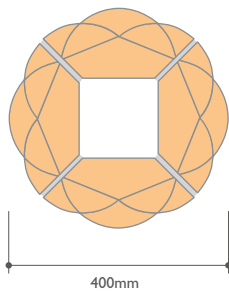

The spirals can follow a clockwise or anti-clockwise pattern or cross over, yet all are laid with a single, straight plumb line down the perpendicular joints.

SPIRAL BRICK IS AVAILABLE AS STANDARD IN THE FOLLOWING COLOURS:

OTHER COLOURS MAY BE AVAILABLE ON REQUEST – PLEASE CONTACT YOUR LOCAL SALES OFFICE FOR ADVICE.

I.SP.1 SPIRAL BRICK TO 400mm DIAMETER COLUMN

TYPE NO.	A	B	C	HELIX ROTATION
I.SP.1.1	275	180	65	Clockwise
I.SP.1.2	275	180	65	Anti-clockwise

I.SP.2 SPIRAL BRICK TO 600mm DIAMETER COLUMN

TYPE NO.	A	B	C	HELIX ROTATION
I.SP.2.1	220	143	65	Clockwise
I.SP.2.2	220	143	65	Anti-clockwise

MOSQUE, LEEDS, WEST YORKSHIRE
 CHEDDAR GOLDEN | I.SP.I.2 SPIRAL BRICK TO 400MM
 DIAMETER COLUMN ANTI-CLOCKWISE

I.P.1 PINEAPPLE BRICK TO 400mm DIAMETER COLUMN

TYPE NO.	A	B	C
I.P.1	275	180	65

I.P.2 PINEAPPLE BRICK TO 600mm DIAMETER COLUMN

TYPE NO.	A	B	C
I.P.2	220	143	65

Please note that perforations of products vary by special type and factory of manufacture.