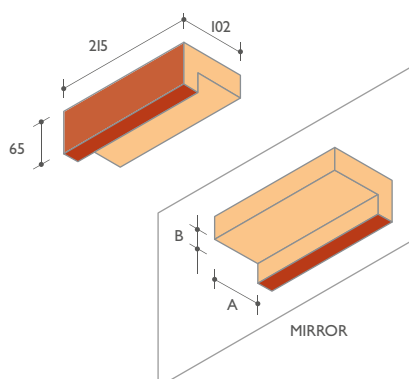

I.SA.4 REBATED STRETCHER

TYPE NO.	A	B
I.SA.4.1	82	15
I.SA.4.2	82	25
I.SA.4.3	82	35
I.SA.4.4	77	15
I.SA.4.5	77	25