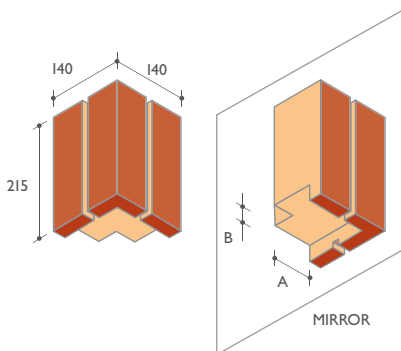

TYPE NO.	A	B
I.SA.2.1	82	15
I.SA.2.2	82	25
I.SA.2.3	82	35
I.SA.2.4	77	15
I.SA.2.5	77	25
I.SA.2.6	77	35
I.SA.2.7	72	15
I.SA.2.8	72	25
I.SA.2.9	72	35