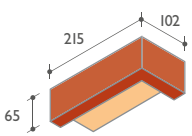

TYPE NO.	A	B
I.SA.4.1	82	15
I.SA.4.2	82	25
I.SA.4.3	82	35
I.SA.4.4	77	15
I.SA.4.5	77	25

TYPE NO.	A	B
I.SA.4.6	77	35
I.SA.4.7	72	15
I.SA.4.8	72	25
I.SA.4.9	72	35

Please note that perforations of products vary by special type and factory of manufacture.

MIXED RESIDENTIAL / RETAIL DEVELOPMENT, LONDON E1
 - STAFFORDSHIRE BLUE BRINDLE SMOOTH - SHELF ANGLES

I.SA.5 REBATED STRETCHER EXTERNAL RETURN (LEFT & RIGHT HAND)

R.H. SHOWN

MIRROR

TYPE NO.	A	B	TYPE NO.	A	B
I.SA.5.1	82	15	I.SA.5.6	77	35
I.SA.5.2	82	25	I.SA.5.7	72	15
I.SA.5.3	82	35	I.SA.5.8	72	25
I.SA.5.4	77	15	I.SA.5.9	72	35
I.SA.5.5	77	25			