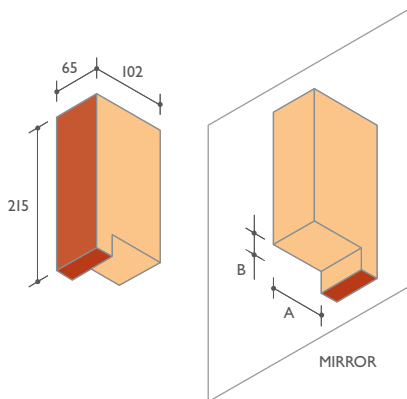

SHELF ANGLES

lbstock Kevington has a unique range of rebated shelf angles with a wide choice of internal and external angles and returns all to suit our nine standard rebate sizes.

In addition to this range, bricks can be cut to accommodate any rebate requirement.

I.SA.1 REBATED SOLDIER

TYPE NO.	A	B
I.SA.1.1	82	15
I.SA.1.2	82	25
I.SA.1.3	82	35
I.SA.1.4	77	15
I.SA.1.5	77	25
I.SA.1.6	77	35
I.SA.1.7	72	15
I.SA.1.8	72	25
I.SA.1.9	72	35

NOTE: Please specify finished face if required to underside of downstand.