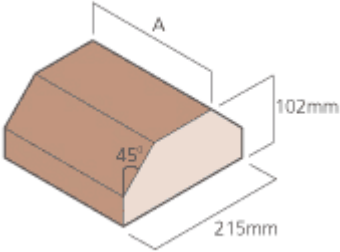

All fair faces of the fittings are shown as shaded areas.
Perforations are not shown.

FC1 External 90° Corner			
	A (mm)	B (mm)	C (mm)
FC1.1	215	215	215
FC1.2	327	327	215
FC1.3	327	215	215
FC1.4	327	159	215
FC1.5	327	327	140
FC1.6	327	215	140
FC1.7	327	159	140
FC1.8	440	215	215
FC1.9	490	490	190
FC1.10	490	235	190
FC1.11	440	440	215

Any angle available

FA3 45° Internal Angle

	A (mm)	B (mm)	C (mm)
FA3.1	215	215	215
FA3.2	215	102	215
FA3.3	102	159	215
FA3.4	159	159	215
FA3.5	102	159	140
FA3.6	159	159	140
FA3.7	215	215	140

Any angle available

Single Bullnose FB12

	A (mm)
FB12.1	440
FB12.2	327
FB12.3	215

FB22 Double Bullnose

	A (mm)
FB22.1	440
FB22.2	327
FB22.3	215

FA51 Single Cant	
	A (mm)
FA51.1	440
FA51.2	327
FA52.3	215

FA61 Double Cant	
	A (mm)
FA61.1	440
FA61.2	327
FA61.3	215

BD2 Sill Brick	
	A (mm)
FBD2.1	440
FBD2.2	327
FBD2.3	215

Universal Joint FUJ	
	A (mm)
FUJ.1	215

Standard Unit FFOE	
	A (mm)
FFOE.1	440
FFOE.2	327
FFOE.3	215

Pistol FPSTL	
	A (mm)
FPSTL.1	440
FPSTL.2	327
FPSTL.3	215
FPSTL.UNQ	Unique Sizes