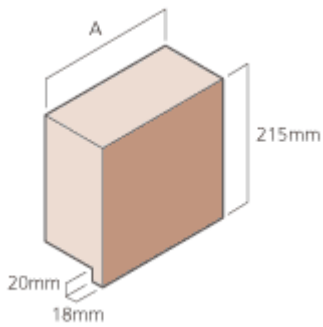

All fair faces of the fittings are shown as shaded areas.
Perforations are not shown.

FC1 External 90° Corner			
	A (mm)	B (mm)	C (mm)
FC1.1	215	215	215
FC1.2	327	327	215
FC1.3	327	215	215
FC1.4	327	159	215
FC1.5	327	327	140
FC1.6	327	215	140
FC1.7	327	159	140
FC1.8	440	215	215
FC1.9	490	490	190
FC1.10	490	235	190
FC1.11	440	440	215

BD2 Sill Brick	
	A (mm)
FBD2.1	440
FBD2.2	327
FBD2.3	215

Universal Joint FUJ	
	A (mm)
FUJ.1	215

Standard Unit FFOE	
	A (mm)
FFOE.1	440
FFOE.2	327
FFOE.3	215

Pistol FPSTL	
	A (mm)
FPSTL.1	440
FPSTL.2	327
FPSTL.3	215
FPSTL.UNQ	Unique Sizes