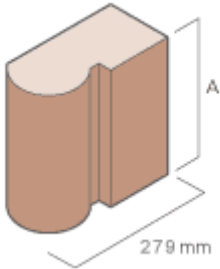

All fair faces of the fittings are shown as shaded areas.
Perforations are not shown.

FC1 External 90° Corner			
	A (mm)	B (mm)	C (mm)
FC1.1	215	215	215
FC1.2	327	327	215
FC1.3	327	215	215
FC1.4	327	159	215
FC1.5	327	327	140
FC1.6	327	215	140
FC1.7	327	159	140
FC1.8	440	215	215
FC1.9	490	490	190
FC1.10	490	235	190
FC1.11	440	440	215

Any angle available

FA3 45° Internal Angle

	A (mm)	B (mm)	C (mm)
FA3.1	215	215	215
FA3.2	215	102	215
FA3.3	102	159	215
FA3.4	159	159	215
FA3.5	102	159	140
FA3.6	159	159	140
FA3.7	215	215	140

Any angle available

Single Bullnose FB12

	A (mm)
FB12.1	440
FB12.2	327
FB12.3	215

FB22 Double Bullnose

	A (mm)
FB22.1	440
FB22.2	327
FB22.3	215

FA51 Single Cant	
	A (mm)
FA51.1	440
FA51.2	327
FA52.3	215

FA61 Double Cant	
	A (mm)
FA61.1	440
FA61.2	327
FA61.3	215

BD2 Sill Brick	
	A (mm)
FBD2.1	440
FBD2.2	327
FBD2.3	215

Universal Joint FUJ	
	A (mm)
FUJ.1	215

Standard Unit FFOE	
	A (mm)
FFOE.1	440
FFOE.2	327
FFOE.3	215

Pistol FPSTL	
	A (mm)
FPSTL.1	440
FPSTL.2	327
FPSTL.3	215
FPSTL.UNQ	Unique Sizes