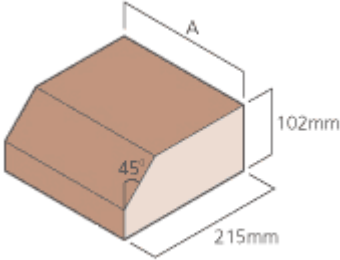

All fair faces of the fittings are shown as shaded areas.
Perforations are not shown.

FC1 External 90° Corner			
	A (mm)	B (mm)	C (mm)
FC1.1	215	215	215
FC1.2	327	327	215
FC1.3	327	215	215
FC1.4	327	159	215
FC1.5	327	327	140
FC1.6	327	215	140
FC1.7	327	159	140
FC1.8	440	215	215
FC1.9	490	490	190
FC1.10	490	235	190
FC1.11	440	440	215

F2 Internal 90° Corner			
	A (mm)	B (mm)	C (mm)
FC2.1	327	327	215
FC2.2	215	215	215
FC2.3	159	159	215

FA1 45° External Angle

	A (mm)	B (mm)	C (mm)
FA1.1	215	215	215
FA1.2	215	102	215
FA1.3	327	327	215
FA1.4	327	102	215
FA1.5	327	159	215
FA1.6	440	440	215
FA1.7	440	215	215
FA1.8	327	327	140
FA1.9	327	159	140
FA1.10	327	102	140
FA1.11	327	215	140

Any angle available

FA3 45° Internal Angle

	A (mm)	B (mm)	C (mm)
FA3.1	215	215	215
FA3.2	215	102	215
FA3.3	102	159	215
FA3.4	159	159	215
FA3.5	102	159	140
FA3.6	159	159	140
FA3.7	215	215	140

Any angle available

Single Bullnose FB12

	A (mm)
FB12.1	440
FB12.2	327
FB12.3	215

FB22 Double Bullnose

	A (mm)
FB22.1	440
FB22.2	327
FB22.3	215

FA51 Single Cant	
	A (mm)
FA51.1	440
FA51.2	327
FA52.3	215

FA61 Double Cant	
	A (mm)
FA61.1	440
FA61.2	327
FA61.3	215