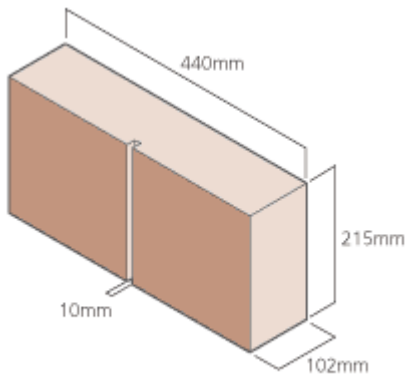

All fair faces of the fittings are shown as shaded areas.
Perforations are not shown.

FC1 External 90° Corner			
	A (mm)	B (mm)	C (mm)
FC1.1	215	215	215
FC1.2	327	327	215
FC1.3	327	215	215
FC1.4	327	159	215
FC1.5	327	327	140
FC1.6	327	215	140
FC1.7	327	159	140
FC1.8	440	215	215
FC1.9	490	490	190
FC1.10	490	235	190
FC1.11	440	440	215

BD2 Sill Brick	
	A (mm)
FBD2.1	440
FBD2.2	327
FBD2.3	215

Universal Joint FUJ	
	A (mm)
FUJ.1	215

Standard Unit FFOE	
	A (mm)
FFOE.1	440
FFOE.2	327
FFOE.3	215

Pistol FPSTL	
	A (mm)
FPSTL.1	440
FPSTL.2	327
FPSTL.3	215
FPSTL.UNQ	Unique Sizes