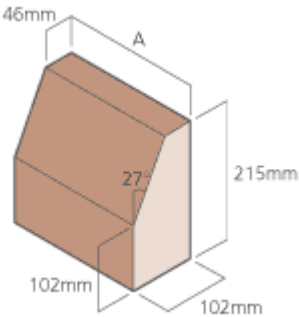

All fair faces of the fittings are shown as shaded areas.
Perforations are not shown.

FC1 External 90° Corner			
	A (mm)	B (mm)	C (mm)
FC1.1	215	215	215
FC1.2	327	327	215
FC1.3	327	215	215
FC1.4	327	159	215
FC1.5	327	327	140
FC1.6	327	215	140
FC1.7	327	159	140
FC1.8	440	215	215
FC1.9	490	490	190
FC1.10	490	235	190
FC1.11	440	440	215

F2 Internal 90° Corner			
	A (mm)	B (mm)	C (mm)
FC2.1	327	327	215
FC2.2	215	215	215
FC2.3	159	159	215

FA1 45° External Angle

	A (mm)	B (mm)	C (mm)
FA1.1	215	215	215
FA1.2	215	102	215
FA1.3	327	327	215
FA1.4	327	102	215
FA1.5	327	159	215
FA1.6	440	440	215
FA1.7	440	215	215
FA1.8	327	327	140
FA1.9	327	159	140
FA1.10	327	102	140
FA1.11	327	215	140

Any angle available

FA3 45° Internal Angle

	A (mm)	B (mm)	C (mm)
FA3.1	215	215	215
FA3.2	215	102	215
FA3.3	102	159	215
FA3.4	159	159	215
FA3.5	102	159	140
FA3.6	159	159	140
FA3.7	215	215	140

Any angle available

Single Bullnose FB12

	A (mm)
FB12.1	440
FB12.2	327
FB12.3	215

FB22 Double Bullnose

	A (mm)
FB22.1	440
FB22.2	327
FB22.3	215

FA51 Single Cant	
	A (mm)
FA51.1	440
FA51.2	327
FA52.3	215

FA61 Double Cant	
	A (mm)
FA61.1	440
FA61.2	327
FA61.3	215