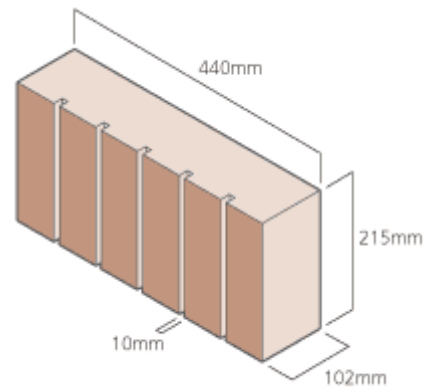

All fair faces of the fittings are shown as shaded areas.
Perforations are not shown.

FC1 External 90° Corner			
	A (mm)	B (mm)	C (mm)
FC1.1	215	215	215
FC1.2	327	327	215
FC1.3	327	215	215
FC1.4	327	159	215
FC1.5	327	327	140
FC1.6	327	215	140
FC1.7	327	159	140
FC1.8	440	215	215
FC1.9	490	490	190
FC1.10	490	235	190
FC1.11	440	440	215

BD2 Sill Brick	
	A (mm)
FBD2.1	440
FBD2.2	327
FBD2.3	215

Universal Joint FUJ	
	A (mm)
FUJ.1	215

Standard Unit FFOE	
	A (mm)
FFOE.1	440
FFOE.2	327
FFOE.3	215

Pistol FPSTL	
	A (mm)
FPSTL.1	440
FPSTL.2	327
FPSTL.3	215
FPSTL.UNQ	Unique Sizes