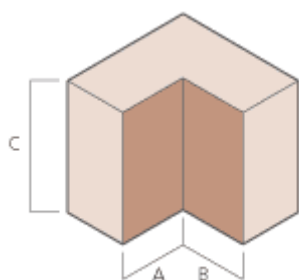

Fittings Available

Blocks, returns and angles can be cut to any length for bonding purposes.

A range of angles and returns are available to assist in changes of direction:

- Corners
- Cants for window reveals and soldier courses
- Bullnose blocks for wall cappings or window sills
- Pistols to hide framing systems

All fair faces of the fittings are shown as shaded areas.
Perforations are not shown.

FC1 External 90° Corner			
	A (mm)	B (mm)	C (mm)
FC1.1	215	215	215
FC1.2	327	327	215
FC1.3	327	215	215
FC1.4	327	159	215
FC1.5	327	327	140
FC1.6	327	215	140
FC1.7	327	159	140
FC1.8	440	215	215
FC1.9	490	490	190
FC1.10	490	235	190
FC1.11	440	440	215

F2 Internal 90° Corner			
	A (mm)	B (mm)	C (mm)
FC2.1	327	327	215
FC2.2	215	215	215
FC2.3	159	159	215

FA1 45° External Angle

	A (mm)	B (mm)	C (mm)
FA1.1	215	215	215
FA1.2	215	102	215
FA1.3	327	327	215
FA1.4	327	102	215
FA1.5	327	159	215
FA1.6	440	440	215
FA1.7	440	215	215
FA1.8	327	327	140
FA1.9	327	159	140
FA1.10	327	102	140
FA1.11	327	215	140