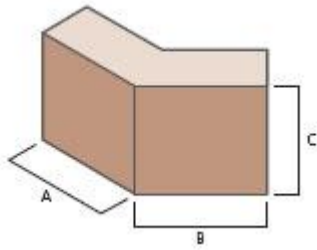

Fittings Available

Blocks, returns and angles can be cut to any length for bonding purposes.

A range of angles and returns are available to assist in changes of direction:

- Corners
- Cants for window reveals and soldier courses
- Bullnose blocks for wall cappings or window sills
- Pistols to hide framing systems

All fair faces of the fittings are shown as shaded areas.
Perforations are not shown.

FC1 External 90° Corner			
	A (mm)	B (mm)	C (mm)
FC1.1	215	215	215
FC1.2	327	327	215
FC1.3	327	215	215
FC1.4	327	159	215
FC1.5	327	327	140
FC1.6	327	215	140
FC1.7	327	159	140
FC1.8	440	215	215
FC1.9	490	490	190
FC1.10	490	235	190
FC1.11	440	440	215

F2 Internal 90° Corner			
	A (mm)	B (mm)	C (mm)
FC2.1	327	327	215
FC2.2	215	215	215
FC2.3	159	159	215

FA1 45° External Angle

	A (mm)	B (mm)	C (mm)
FA1.1	215	215	215
FA1.2	215	102	215
FA1.3	327	327	215
FA1.4	327	102	215
FA1.5	327	159	215
FA1.6	440	440	215
FA1.7	440	215	215
FA1.8	327	327	140
FA1.9	327	159	140
FA1.10	327	102	140
FA1.11	327	215	140