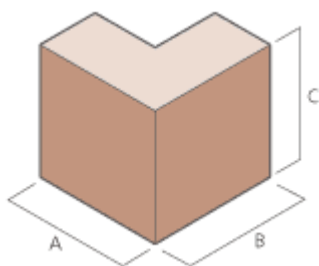

Fittings Available

Blocks, returns and angles can be cut to any length for bonding purposes.

A range of angles and returns are available to assist in changes of direction:

- Corners
- Cants for window reveals and soldier courses
- Bullnose blocks for wall cappings or window sills
- Pistols to hide framing systems

All fair faces of the fittings are shown as shaded areas.
Perforations are not shown.

FC1 External 90° Corner			
	A (mm)	B (mm)	C (mm)
FC1.1	215	215	215
FC1.2	327	327	215
FC1.3	327	215	215
FC1.4	327	159	215
FC1.5	327	327	140
FC1.6	327	215	140
FC1.7	327	159	140
FC1.8	440	215	215
FC1.9	490	490	190
FC1.10	490	235	190
FC1.11	440	440	215