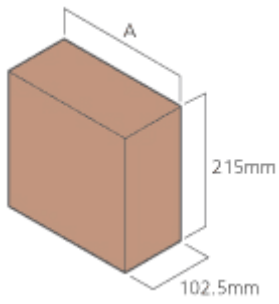

Standard Unit FFOE	
	A (mm)
FFOE.1	440
FFOE.2	327
FFOE.3	215

Pistol FPSTL	
	A (mm)
FPSTL.1	440
FPSTL.2	327
FPSTL.3	215
FPSTL.UNQ	Unique Sizes