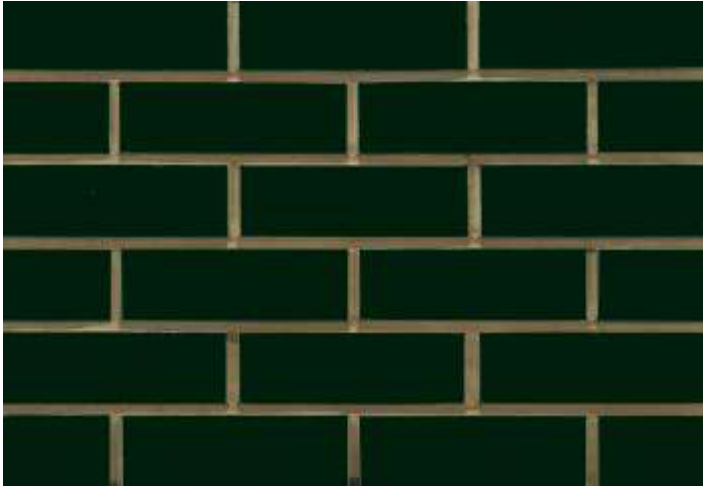

Olive Green Glazed

Ibstock
At the heart of building

Product Information

Ibstock Code:	GREEN
Type:	Wirecut
Facing Description:	Glazed
Dry Brick Weight (kg):	2.7kg
Pack Quantity:	364
Packaging (standard):	Shrinkwrapped On Pallets(wood)
Factory:	Clerkenwell