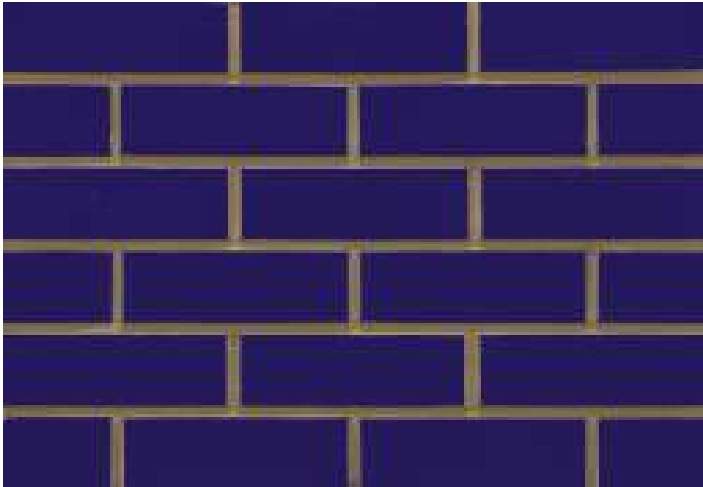

Blue Glazed

Ibstock
At the heart of building

Product Information

| | |
|------------------------|--------------------------------|
| Ibstock Code: | 9705 |
| Type: | Wirecut |
| Facing Description: | Glazed |
| Dry Brick Weight (kg): | 2.7kg |
| Pack Quantity: | 364 |
| Packaging (standard): | Shrinkwrapped On Pallets(wood) |
| Factory: | Clerkenwell |