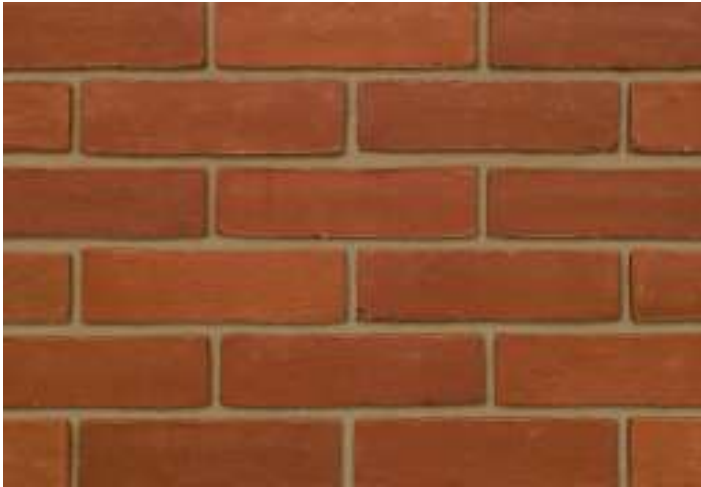

Swanage Imperial Red

Stock 68mm

Ibstock
At the heart of building

Product Information

Ibstock Code:	4316
Type:	
Facing Description:	Sandfaced
Dry Brick Weight (kg):	2.9kg
Pack Quantity:	420
Packaging (standard):	Shrinkwrapped On Pallets(wood)
Factory:	Swanage