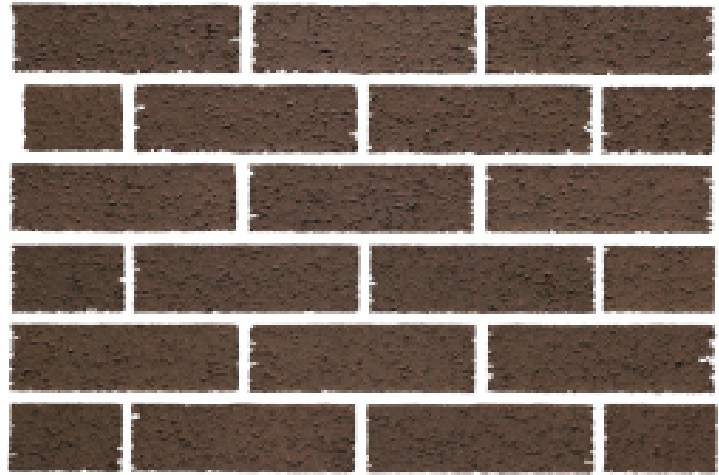

# Bracken Brown

## Rustic

**Ibstock**  
At the heart of building

### Product Information

Ibstock Code:	3505
Type:	Wirecut
Facing Description:	Dragfaced
Dry Brick Weight (kg):	2.3kg
Pack Quantity:	500
Packaging (standard):	Banded (plastic) & Shrinkwrapped
Factory:	Ravenhead